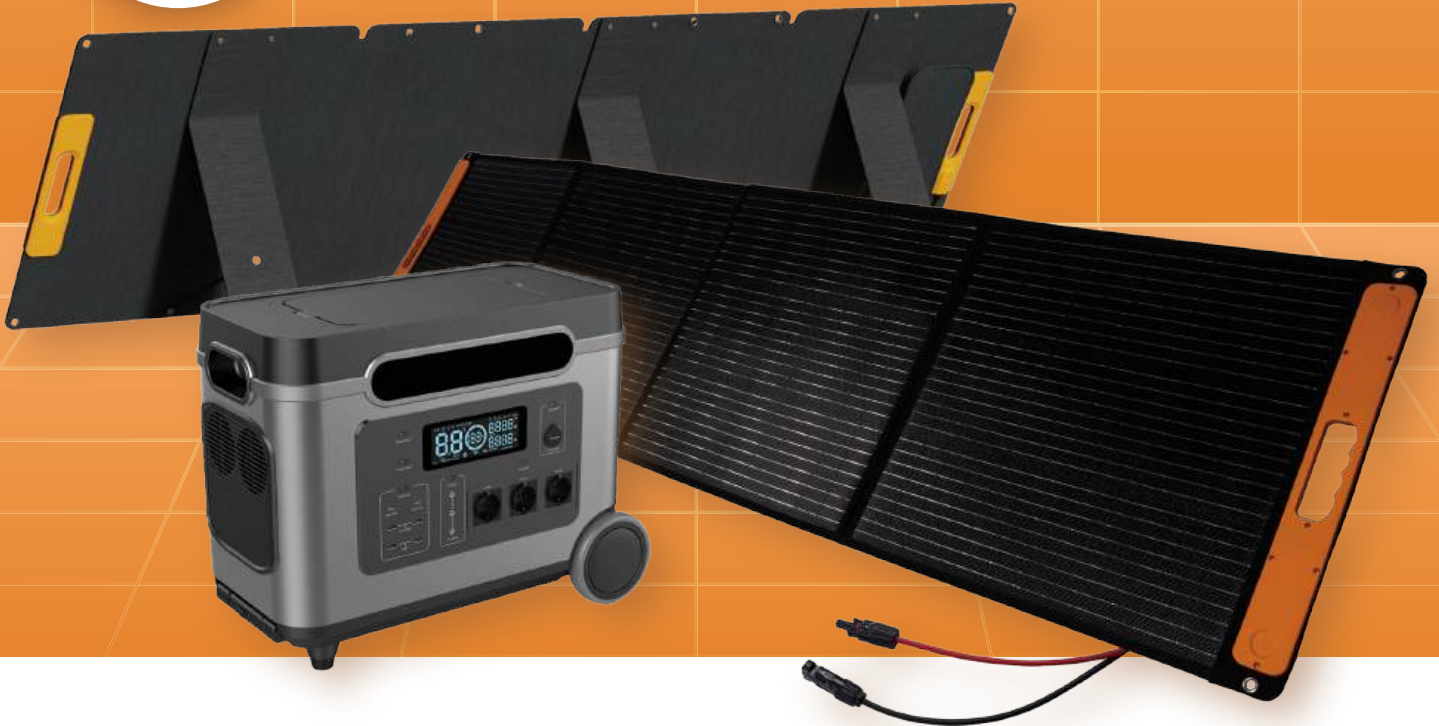

PORTABLE SERIES

The portable solar panel developed by GermanSolar is convenient for users to carry it outdoors and use it anywhere.

GermanSolar
The Partner For Your Solar Lifetime!

PORTABLE SERIES FOLDABLE KIT 200W

COMPATIBILITY

Portable power station

(GEL, AGM,
Flooded, and
Lithium)

Batteries

- Designed for portability and strength with high efficiency MONO cell.
- Lightweight and highly portable ● Anti-reflective scratch resistant with ETFE film
- Designed for 12V Automotive use as high power output

Safety
guarantee

05

Reliable
quality

PACKAGE INCLUDES

200w /12VDC Foldable
Solar Panel

Portable Power
Station

Waterproof Bag X1

User Guide X1

SPECIFICATIONS

Item	FK-1200	FK-2500
Capacity	1024Wh	2496Wh
Foldable Solar Panel	200W*1	200W*2
Portable Power Station	PPS1000*1	PPS2500*1
Battery Type	LiFePO4	LiFePO4
Cycle Life	> 3000 cycles	> 3000 cycles
AC Input	210W	1350W
Solar Input	Max 240W	Max 600W
AC Output	1200W, Peak 2400W(0.1S)	2500W, Peak 5000W(0.1S)
DC Output Ports	USB, Type-C , Cigarette Lighter	
Wall Outlet Full Recharge Time	5H	1.8H
Solar Panel Full Recharge Time	5H (Solar 200W)	6H (Solar 400W)